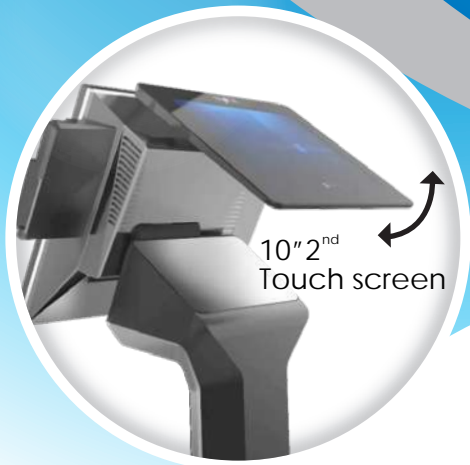

Intelligent 6

- Intel 7th/6th Core iProcessor platforms
- Two external accessible M.2 SSD
- Ergonomic touch screen - thin, flat, projected capacitive touch panel
- Tool-free replaceable colorful bezel with full flat touch screen
- Folded flat or adjusted to all viewing angles - from flat to 60°
- Multiple connection options for peripherals available
- Various I/O port options
- Free space under the screen
- Ventless and Fanless

SE~~N~~OR

SENOR TECH CO., LTD.

i6 series features a brand new concept to present an ultra-narrow bezel screen and a sleek exterior design, with colorful frame casings to represent your elegant style. The i6 is an energy-efficient solution for a compact design that is fanless yet high-performing, enabling for a quiet, highly reliable and stylish operation.

The standard i6 provides two external accessible M.2 SSD support RAID 0/1/5/10 disk mirroring functionality, ensuring the safety of each transaction of data.

The i6 is a minimalistic modular design providing functionality. It offers a dedicated space under the screen that can be fitted with a receipt printer or barcode scanner. This device is designed to work with multiple accessories and peripheral options, including customer display, dual-screen system for display applications (2nd screen – integrated or standalone), integrated barcode scanners, card readers, receipt printers and etc.